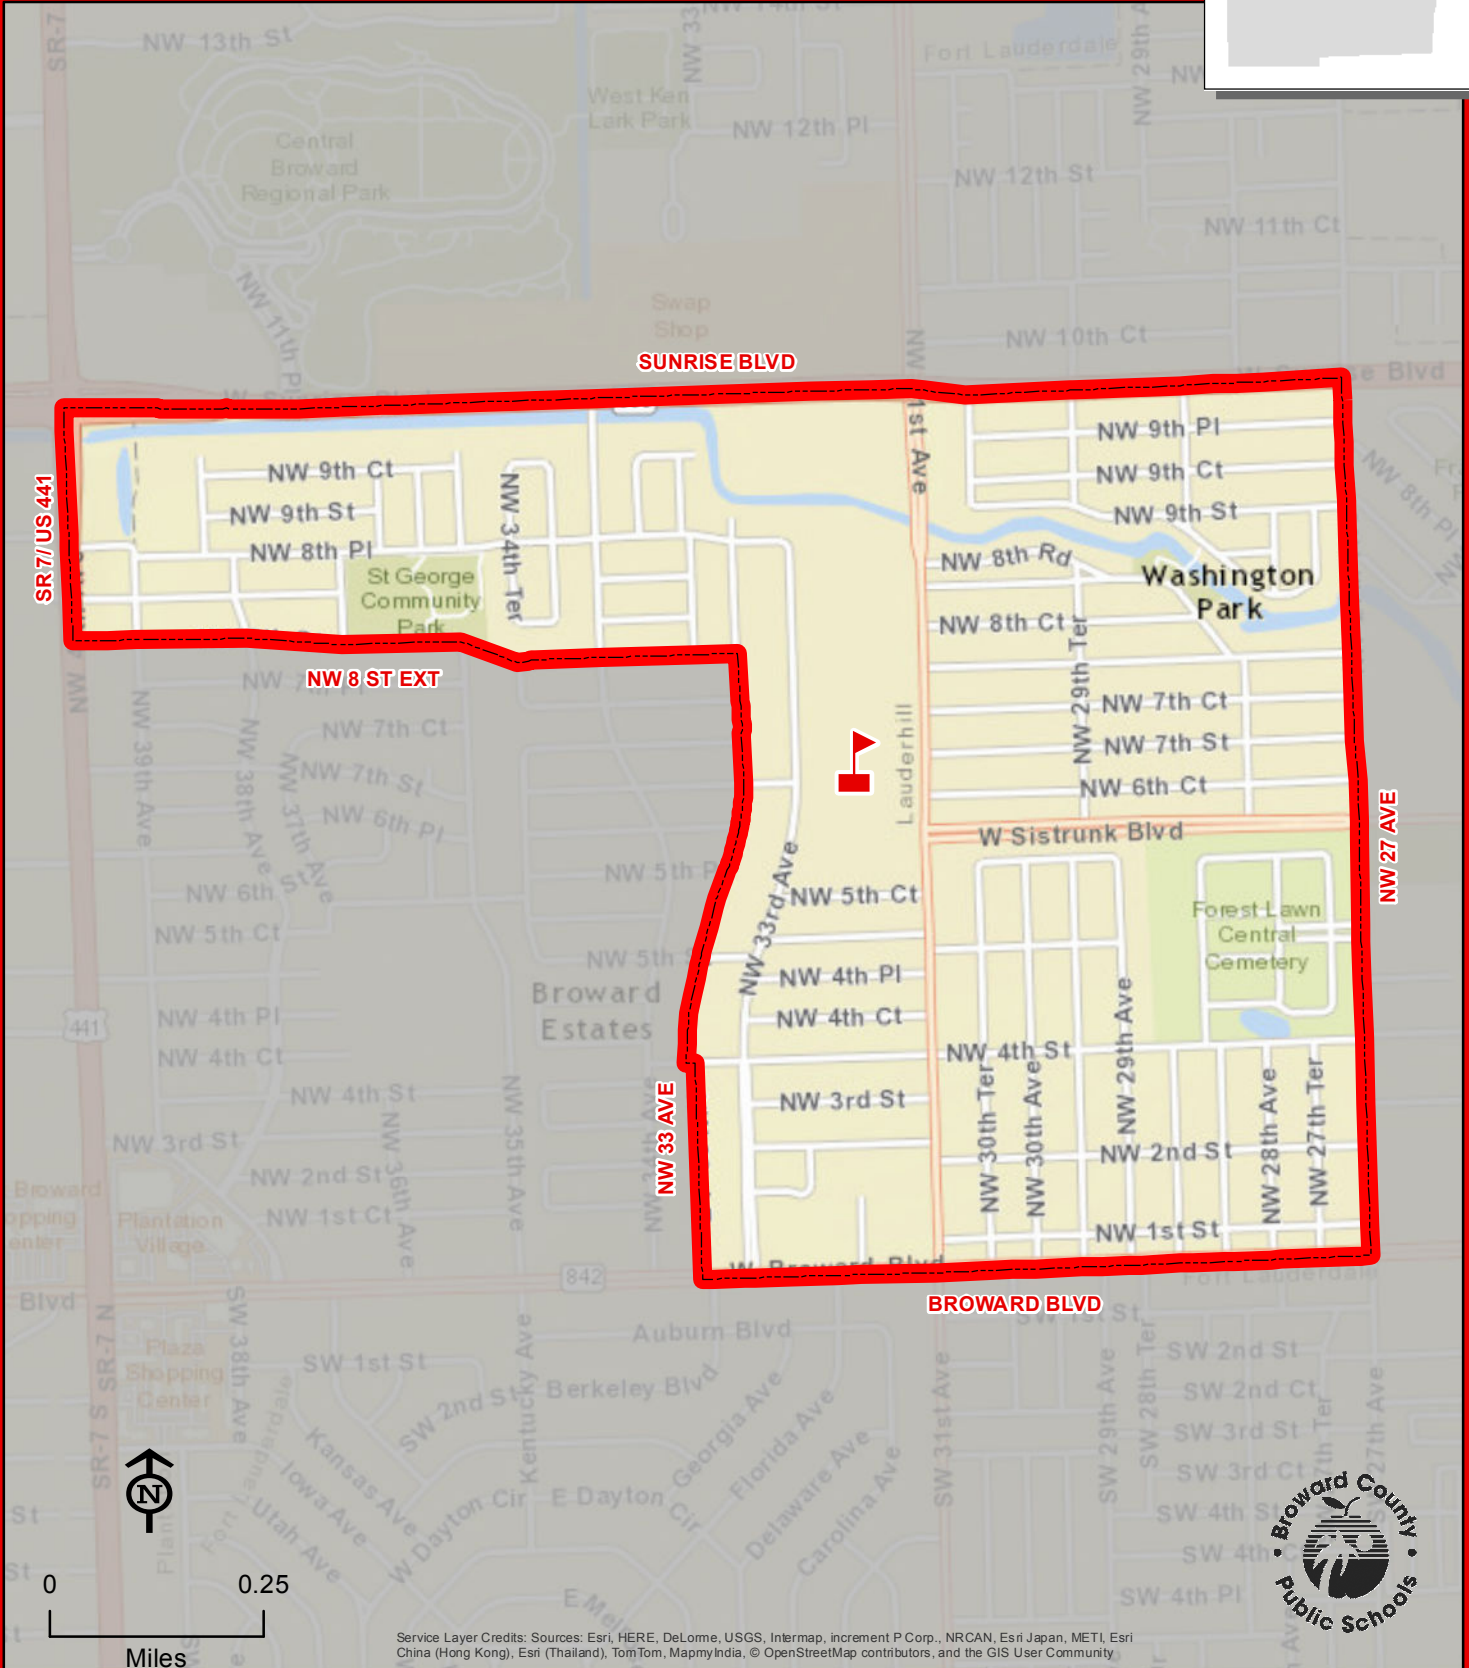

DR. MARTIN LUTHER KING, JR.

MONTESSORI ACADEMY

591 NW 31 AVENUE
LAUDERHILL, FLORIDA 33311
754-322-6550

Magnet School

DR. MARTIN LUTHER KING, JR. MONTESSORI ACADEMY

THIS MAP IS FOR CONCEPTUAL PURPOSES ONLY AND SHOULD NOT BE USED FOR LEGAL BOUNDARY DETERMINATIONS